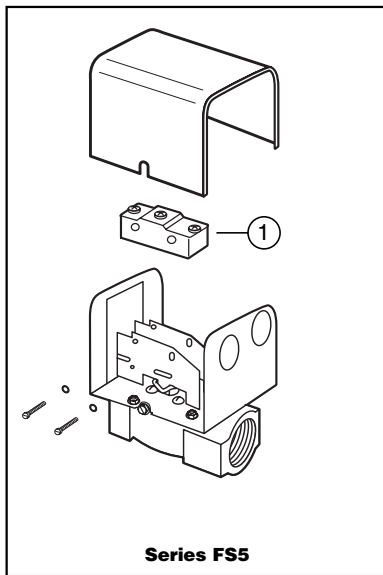

Flow Switches – Liquid

Series FS5

General Purpose Liquid Flow Switches

Components

Item Number	Part Number	Model Number	Description	Weight lbs. (kg)
1	304300	FS1-17	Switch	0.3 (.14)

FLOW SWITCHES